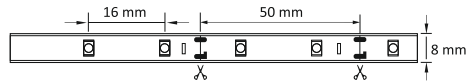

**8
W**

**16
W**

index: 302021; 301253; 301291; 301246; 301284

12V DC	24 W	300 LED SMD	120° ✕	25000h
≥12500 ON OFF				+5 +25 °C

IP20

IP44

index: 306524; 306531; 306500; 306517

12V DC	45 W	300 LED SMD	120° ✕	20000h
≥10000 ON OFF				+5 +25 °C