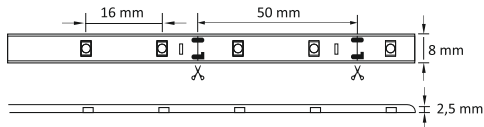

**8
W**

**16
W**

index: 302021; 301253; 301291; 301246; 301284

12V DC	24 W	300 LED SMD	120° ✕	25000h
≥12500 ON OFF				+5 +25 °C

IP20

IP44

index: 306524; 306531; 306500; 306517

12V DC	45 W	300 LED SMD	120° ✕	20000h
≥10000 ON OFF				+5 +25 °C