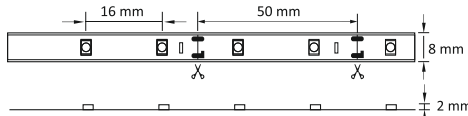

**8
W**

**16
W**

index: 302021; 301253; 301291; 301246; 301284

12V DC	24 W	300 LED SMD	120° ✕	25000h
≥12500 ON OFF				+5 +25 °C

IP20

IP44

index: 306524; 306531; 306500; 306517

12V DC	45 W	300 LED SMD	120° ✕	20000h
≥10000 ON OFF				+5 +25 °C