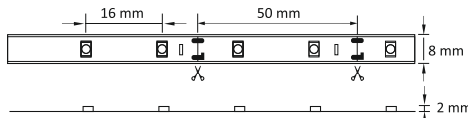

index: 306524; 306531; 306500; 306517

12V DC	45 W	300 LED SMD	120° ✕	20000h
≥10000 ON OFF				+5 +25 °C

IP20