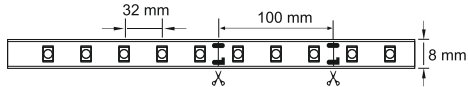

**8
W**

**16
W**

index: 302021; 301253; 301291; 301246; 301284

12V DC	24 W	300 LED SMD	120° ✕	25000h
≥12500 ON OFF				+5 +25 °C

IP20

IP44

index: 306524; 306531; 306500; 306517

12V DC	45 W	300 LED SMD	120° ✕	20000h
≥10000 ON OFF				+5 +25 °C